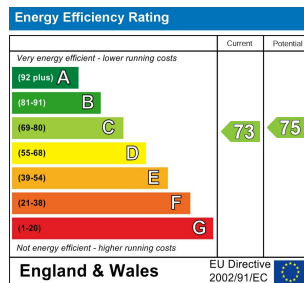

*** CP09458 *** ONLINE ENQUIRIES ONLY *** Cowling & Payne are delighted to offer this one-bedroom apartment, available to rent and ideally suited to professionals or couples seeking a convenient and comfortable home.

The property boasts a bright and welcoming living space with double bedroom. Situated in a convenient location, the property benefits from easy access to a range of local shops within walking distance. Excellent public transport links are nearby, including a local bus route, while Wickford High Street and Railway Station are also within easy reach.

For those who enjoy outdoor space, Wickford Memorial Park is just a short walk away, offering expansive green areas, woodland, meadows, and leisure facilities including a café and sports pitches.

EPC RATING C
COUNCIL TAX BAND A
AVAILABLE APRIL 2026

- ENTRANCE HALL
- LOUNGE
- BEDROOM
- BATHROOM