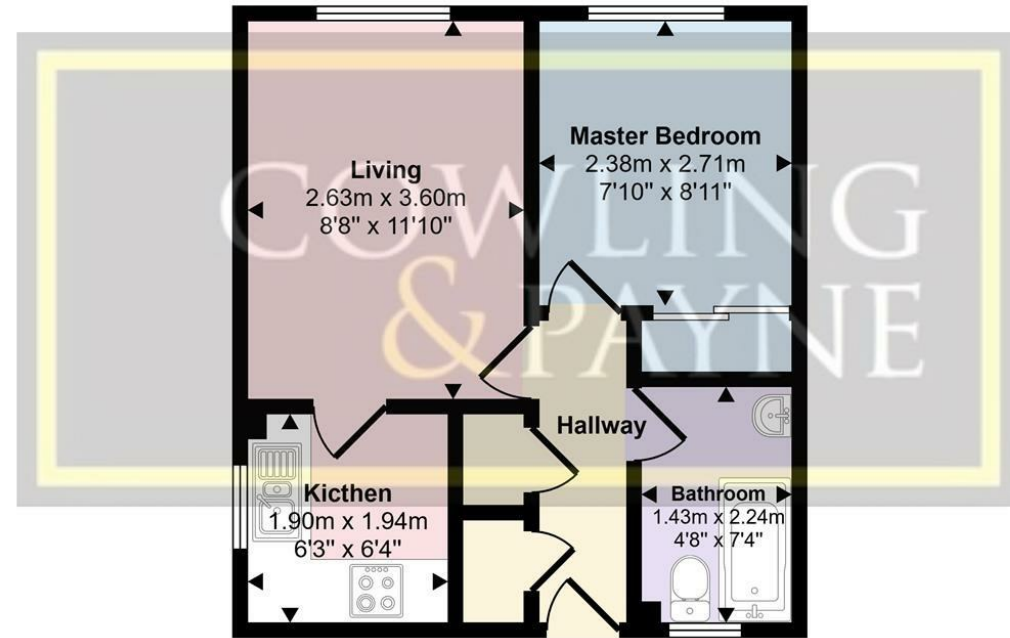

- ENTRANCE HALL
- LOUNGE
- BEDROOM
- BATHROOM

Approx Gross Internal Area
30 sq m / 318 sq ft

Floorplan

This floorplan is only for illustrative purposes and is not to scale. Measurements of rooms, doors, windows, and any items are approximate and no responsibility is taken for any error, omission or mis-statement. Icons of items such as bathroom suites are representations only and may not look like the real items. Made with Made Snappy 360.